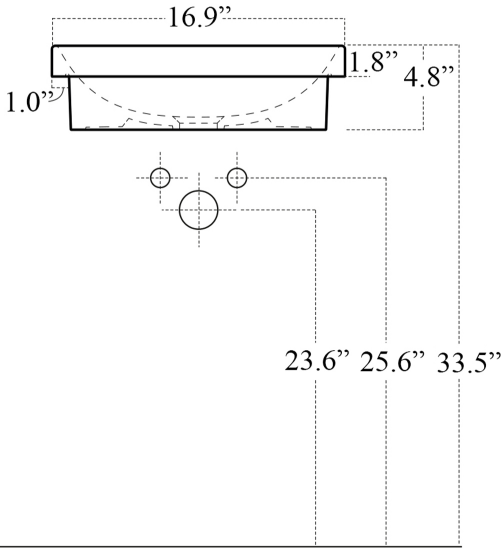

Finishes:

 Glossy White

SKU# | Options:

- Fly 3041 WG | Glossy White

\* WS Bath Collections reserves the right to revise dimensions or information on this sheet without notice

<p><b>Collections</b>   Fly</p>	<p><b>Model</b>   Fly 3041 WG</p>	<p>Dimensions Metric <i>1 inch = 2.54 cm</i> <i>1 inch = 25.4 mm</i></p>	 <p>1051 Lea Drive - Collegeville, PA 19426 Tel. 215 513 9400 - Fax 610 831 0215 <a href="http://www.ws bathcollections.com">www.ws bathcollections.com</a> - <a href="mailto:info@ws bathcollections.com">info@ws bathcollections.com</a></p>
-------------------------------------	---------------------------------------	--	---

\* WS Bath Collections reserves the right to revise dimensions or information on this sheet without notice

**Collections |**  
Fly

**Model |**  
Fly 3041 WG

Dimensions Metric  
1 inch = 2.54 cm  
1 inch = 25.4 mm

### Vessel/ countertop installation

Bolts

Silicone (optional)

Collection  
Fly

Model |  
Fly 3041

Dimensions Metric  
*1 inch = 2.54 cm*  
*1 inch = 25.4 mm*

**WS**<sup>®</sup>

**BATH  
COLLECTIONS**